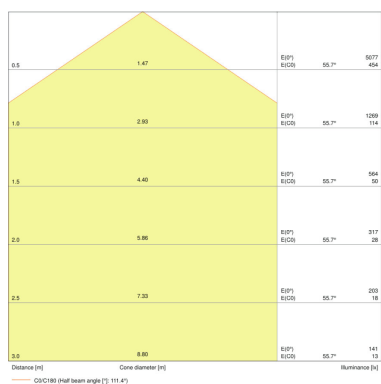

PANEL VAL 600 36 W 3000 K WT DALI