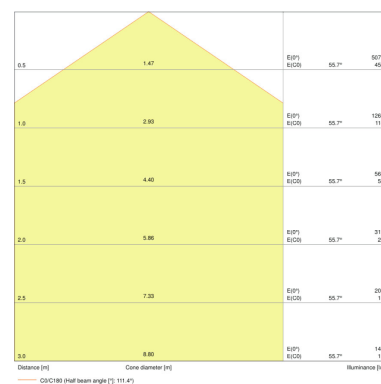

PANEL VAL 600 36 W 4000 K WT DALI